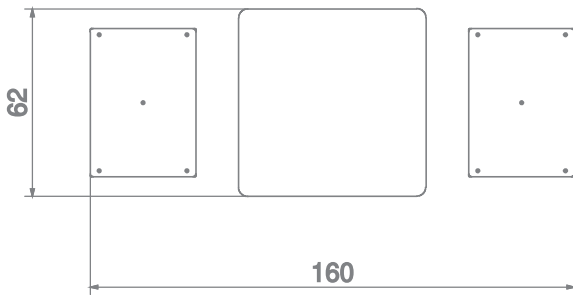

### Information about the product

Dimensions	62 x 160 cm
Overall height	77 cm

### Functions

scale 1:25