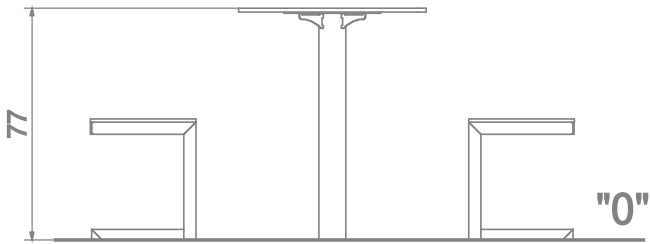

### Information about the product

Dimensions	62 x 160 cm
Overall height	77 cm

### Functions

scale 1:25